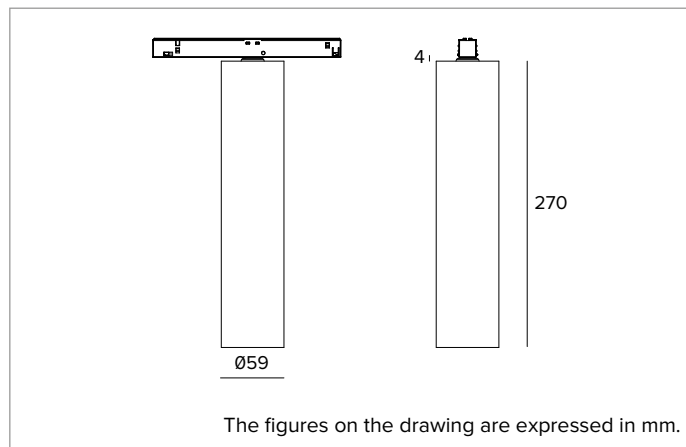

1T9860EL | FORTYEIGHT Label 6 - Fix

Professional low voltage LED fixture for direct lighting

	4000K	H(m)	D(m)	Emax(lx)
	Ra90		35°	
	Fixture Power	9W	1	0.63
	Source Flux	1321lm	2	1.26
	Fixture Flux	967lm	3	1.89
	Efficacy	107lm/W	4	2.51
TS1983	Imax=1959cd/klm	Imax	2588cd	5
			3.14	104

Colour and finish: Deep black

Dimensions: D=59mm

Weight: 0.6Kg

Version: ON-OFF

Degree of protection: IP20

ELECTRICAL CHARACTERISTICS

ON-OFF version, track power supply.

Fixture Power: 9W